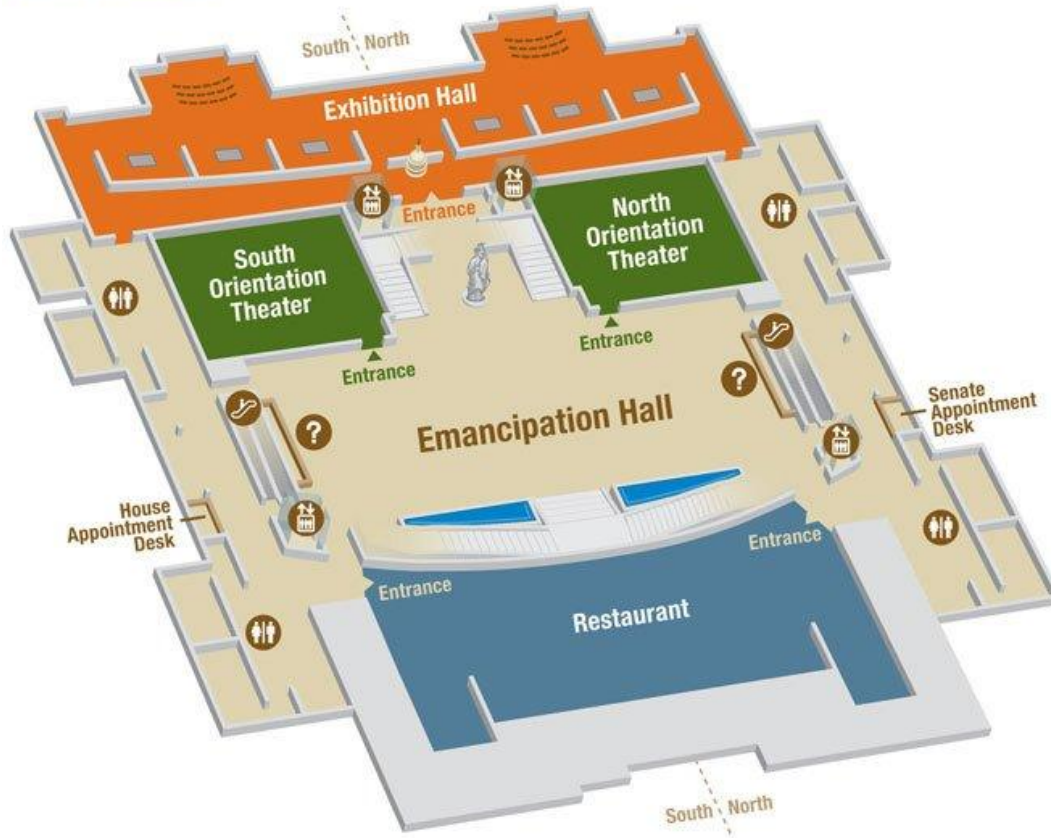

 **House office building** (Rayburn, Longworth, Cannon, Ford)

 **Senate office building** (Russell, Dirksen, Hart)

 **Building entrances**

 **Metro station**

 Red line  Blue line  Orange line

Lower Level

Legend

- | | |
|---|--|
|  Information Desks / Tour Passes |  Escalator |
|  Elevator |  Restrooms* |

* A Family restroom is available at all restroom locations.

 Visitors may request wheelchairs at the North Coat Check, located to the right of the visitor entrance on the Upper Level, or from Capitol Visitor Center staff. All restrooms are accessible.